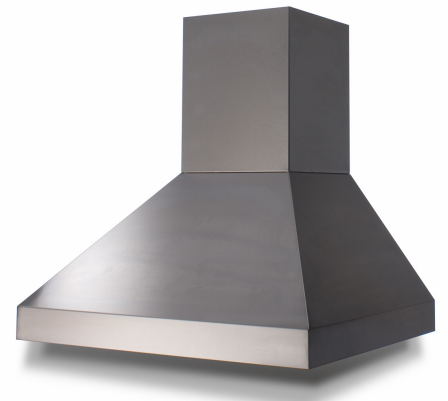

CLEAN ROOM FURNITURE

All are designed and manufactured in specifically for cleanroom use. A wide range of stainless steel furniture from step over benches to workstations and more, suitable for gowning and cleanroom use. All products are made of 304-grade stainless steel as standard and 316-grade to suit those requiring a more intense wipe down procedure.

PASSTHRU BOX

SS TROLLYS

KNEE OPERATED SINK UNIT

CANOPY HOOD

CANOPY HOOD

SINK UNIT WITH CABINET

HEAVY DUTY WASHAREA